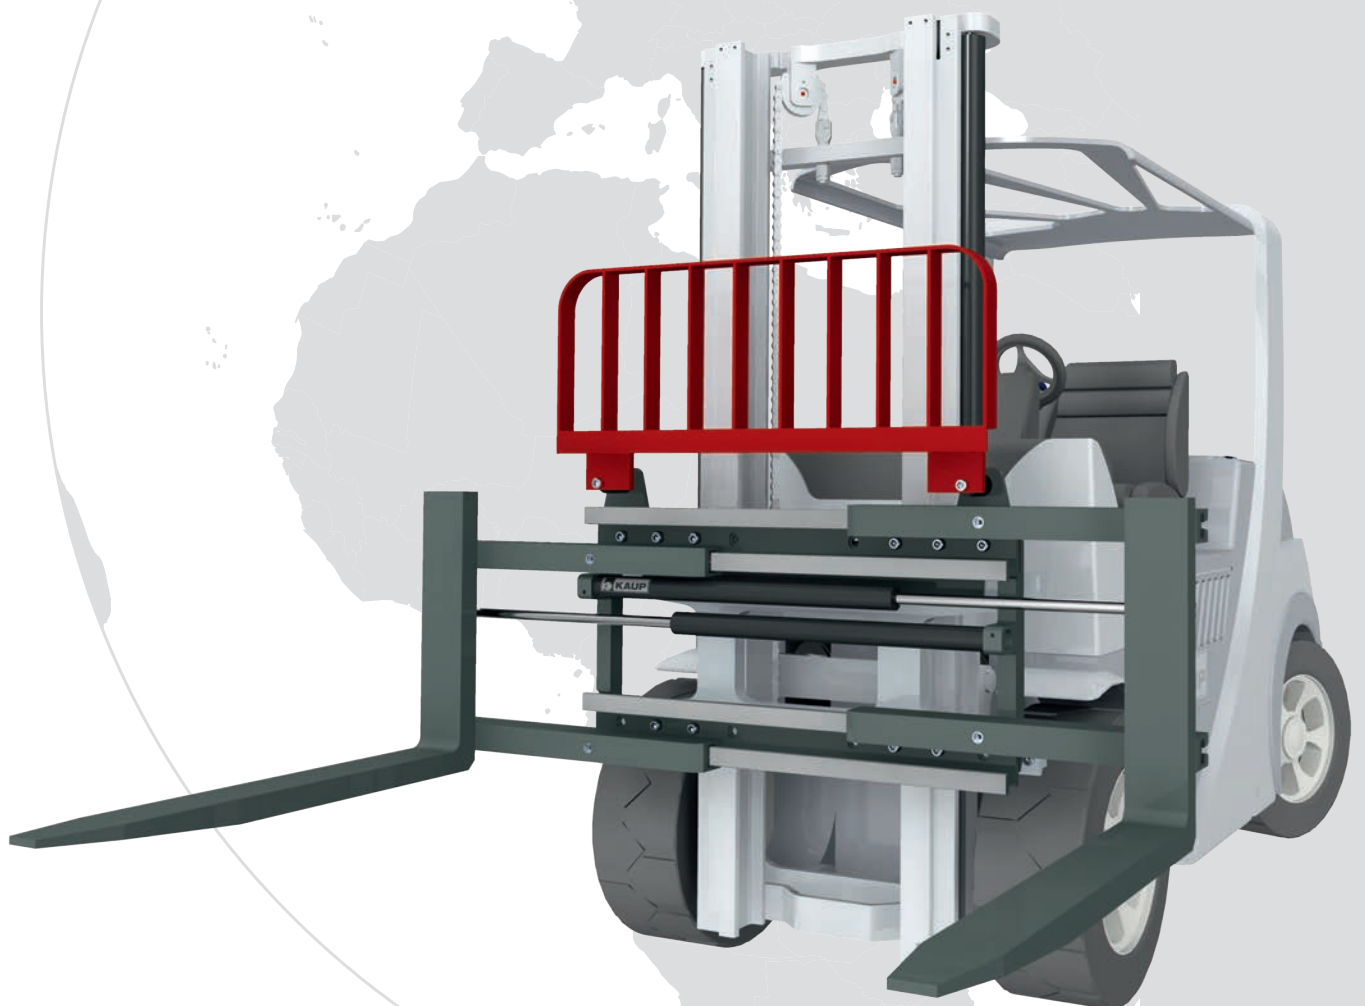

Helping hands for your Forklift truck

Load Backrests

T173 · T179 · T479

T173 · T179 · T479

Load Backrest T179

for fork carriages and sidershifter - bracket mounted version

Model	A mm	B mm	H mm	ISO cl.	Weight kg
1 T 179	892	410	600	2	45
2 T 179	1.042	410	600	2	48
4 T 179	1.152	310	500	3	50
6 T 179	1.802	480	735	4	142

Maximum height H = 1.000 mm, otherwise upon request.

T179

Load Backrest T173

for fork positioners T156 and T163N/SN - screw-on-carriage version

Model	B mm	H mm	ISO cl.	Weight kg
2 T 173	1.040	470	2	30
4 T 173	1.160	430	3	34
6 T 173	1.400	730	4	87

Maximum height H = 1.000 mm, otherwise upon request.

T173

Load Backrest T479 - screw-on-body version
for KAUP ranges T160 (from 6T), T410Z, T411, T411Z, T411ZR,
T411D, T412, T413, T414, T415, T406, T466 (from 6T)

Maximum height H = 1.000 mm.

Please note: load backrest width (B) corresponds to width of T160 / T466B range minus 50 mm.

Load Backrest T479.1 for KAUP integrated fork positioners T466BI and T466BIZ up to 4.8T available upon request.