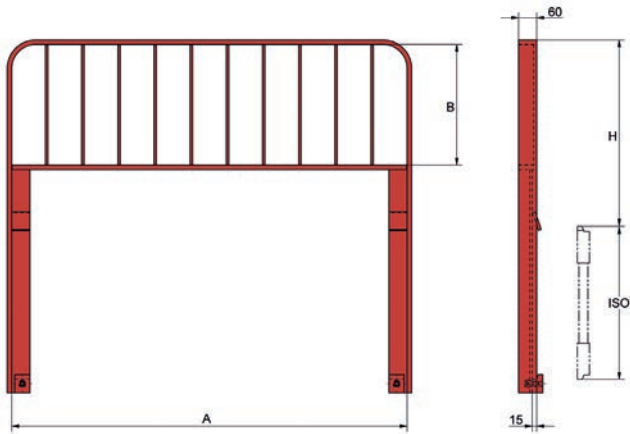

Helping hands for your Forklift truck

Load Backrests

T173 · T179 · T479

T173 · T179 · T479

Load Backrest T179

for fork carriages and sidershifter - bracket mounted version

Model	A mm	B mm	H mm	ISO cl.	Weight kg
1 T 179	892	410	600	2	45
2 T 179	1.042	410	600	2	48
4 T 179	1.152	310	500	3	50
6 T 179	1.802	480	735	4	142

Maximum height H = 1.000 mm, otherwise upon request.

T179

Load Backrest T173

for fork positioners T156 and T163N/SN - screw-on-carriage version

Model	B mm	H mm	ISO cl.	Weight kg
2 T 173	1.040	470	2	30
4 T 173	1.160	430	3	34
6 T 173	1.400	730	4	87

Maximum height H = 1.000 mm, otherwise upon request.

T173

Load Backrest T479 - screw-on-body version
for KAUP ranges T160 (from 6T), T410Z, T411, T411Z, T411ZR,
T411D, T412, T413, T414, T415, T406, T466 (from 6T)

Maximum height H = 1.000 mm.

Please note: load backrest width (B) corresponds to width of T160 / T466B range minus 50 mm.

Load Backrest T479.1 for KAUP integrated fork positioners T466BI and T466BIZ up to 4.8T available upon request.