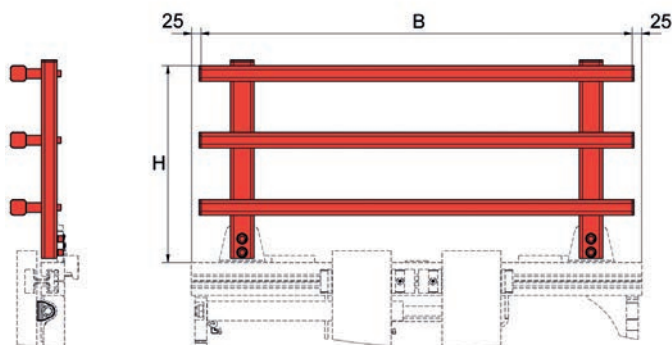

Maximum height H = 1.000 mm, otherwise upon request.

T173

Load Backrest T479 - screw-on-body version
for KAUP ranges T160 (from 6T), T410Z, T411, T411Z, T411ZR,
T411D, T412, T413, T414, T415, T406, T466 (from 6T)

Model	B mm	H mm	Weight kg
1 T 479	970	500	26
1,5 T 479	970	500	26
2 T 479	1.130	500	28
3 T 479	1.130	500	28
4 T 479	1.130	500	32
5 T 479	1.330	500	37
6 T 479	1.550	500	48
8 T 479	1.860	500	55
10 T 479	2.060	500	78

Maximum height H = 1.000 mm, otherwise upon request.

T479

Load Backrest T479.1

screw-on-body version - for KAUP ranges T160B / T466B up to 4.8T

Model	B mm	H mm	Weight kg
2 T 479.1	990	500	19
3,5 T 479.1	1.100	500	21
4,8 T 479.1	1.300	500	24

Maximum height H = 1.000 mm.

Please note: load backrest width (B) corresponds to width of T160 / T466B range minus 50 mm.

Load Backrest T479.1 for KAUP integrated fork positioners T466BI and T466BIZ up to 4.8T available upon request.