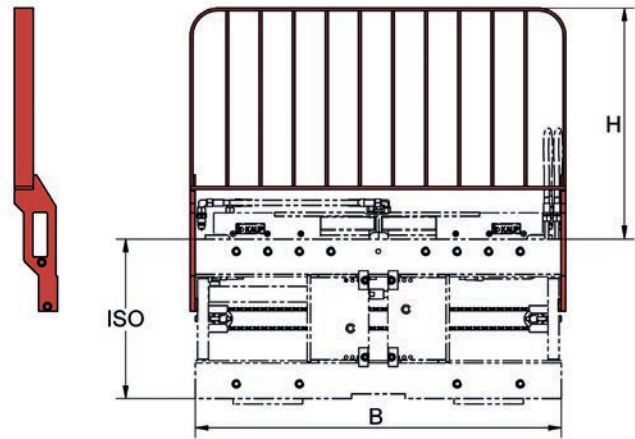

Helping hands for your Forklift truck

Load Backrests

T173 · T179 · T479

T173 · T179 · T479

Load Backrest T179

for fork carriages and sidershifter - bracket mounted version

Model	A mm	B mm	H mm	ISO cl.	Weight kg
1 T 179	892	410	600	2	45
2 T 179	1.042	410	600	2	48
4 T 179	1.152	310	500	3	50
6 T 179	1.802	480	735	4	142

Maximum height H = 1.000 mm, otherwise upon request.

T179

Load Backrest T173

for fork positioners T156 and T163N/SN - screw-on-carriage version

Model	B mm	H mm	ISO cl.	Weight kg
2 T 173	1.040	470	2	30
4 T 173	1.160	430	3	34
6 T 173	1.400	730	4	87

Model	B mm	H mm	Weight kg
1 T 479	970	500	26
1,5 T 479	970	500	26
2 T 479	1.130	500	28
3 T 479	1.130	500	28
4 T 479	1.130	500	32
5 T 479	1.330	500	37
6 T 479	1.550	500	48
8 T 479	1.860	500	55
10 T 479	2.060	500	78

Maximum height H = 1.000 mm.

Please note: load backrest width (B) corresponds to width of T160 / T466B range minus 50 mm.

Load Backrest T479.1 for KAUP integrated fork positioners T466BI and T466BIZ up to 4.8T available upon request.