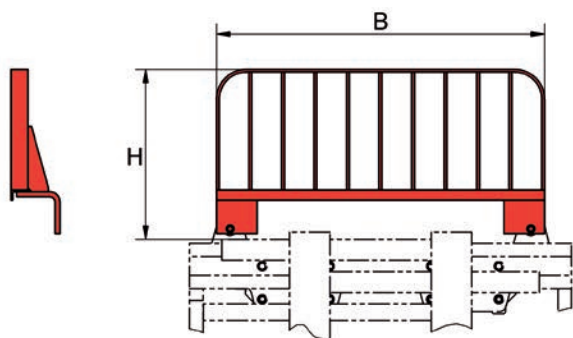

Maximum height H = 1.000 mm, otherwise upon request.

T179

Load Backrest T173

for fork positioners T156 and T163N/SN - screw-on-carriage version

Model	B mm	H mm	ISO cl.	Weight kg
2 T 173	1.040	470	2	30
4 T 173	1.160	430	3	34
6 T 173	1.400	730	4	87

Maximum height H = 1.000 mm, otherwise upon request.

T173

Load Backrest T479 - screw-on-body version
for KAUP ranges T160 (from 6T), T410Z, T411, T411Z, T411ZR,
T411D, T412, T413, T414, T415, T406, T466 (from 6T)

Model	B mm	H mm	Weight kg
1 T 479	970	500	26
1,5 T 479	970	500	26
2 T 479	1.130	500	28
3 T 479	1.130	500	28
4 T 479	1.130	500	32
5 T 479	1.330	500	37
6 T 479	1.550	500	48
8 T 479	1.860	500	55
10 T 479	2.060	500	78

Maximum height H = 1.000 mm.

Please note: load backrest width (B) corresponds to width of T160 / T466B range minus 50 mm.

Load Backrest T479.1 for KAUP integrated fork positioners T466BI and T466BIZ up to 4.8T available upon request.